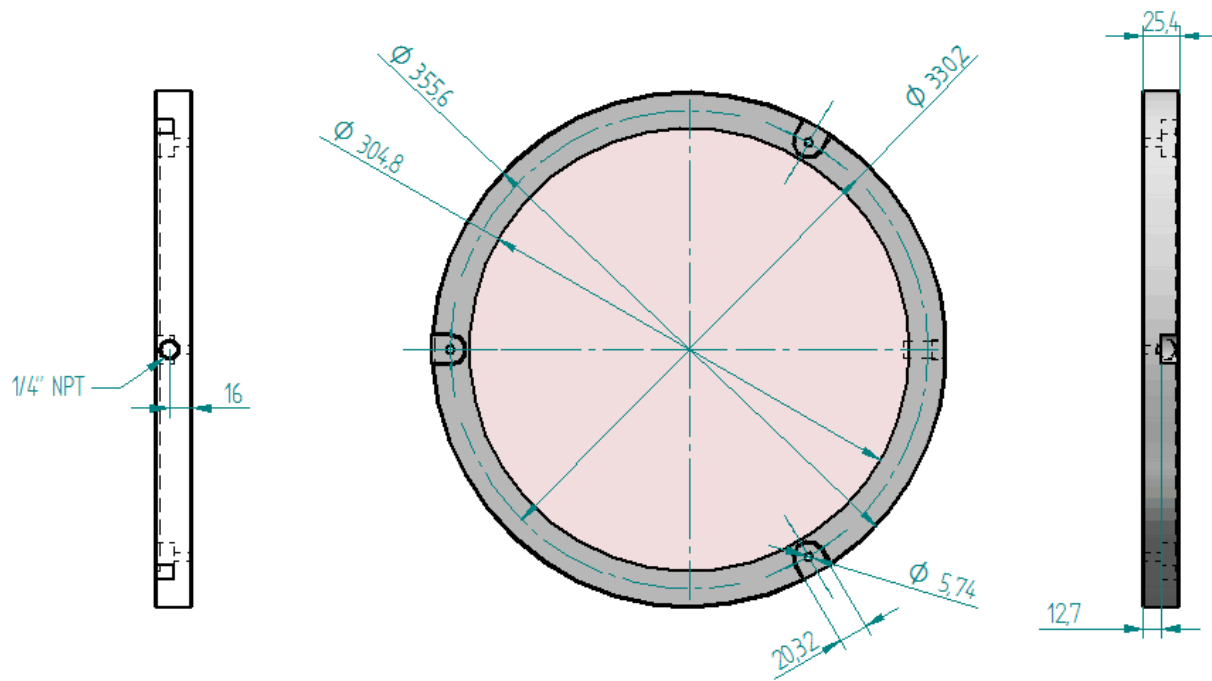

6 Inch Square Porous Ceramic Chuck

6 Inch Round Porous Ceramic Chuck

6 * 12 Rectangle Porous Ceramic Chuck

12 Inch Square Porous Ceramic Chuck

12 Inch Round Porous Ceramic Chuck