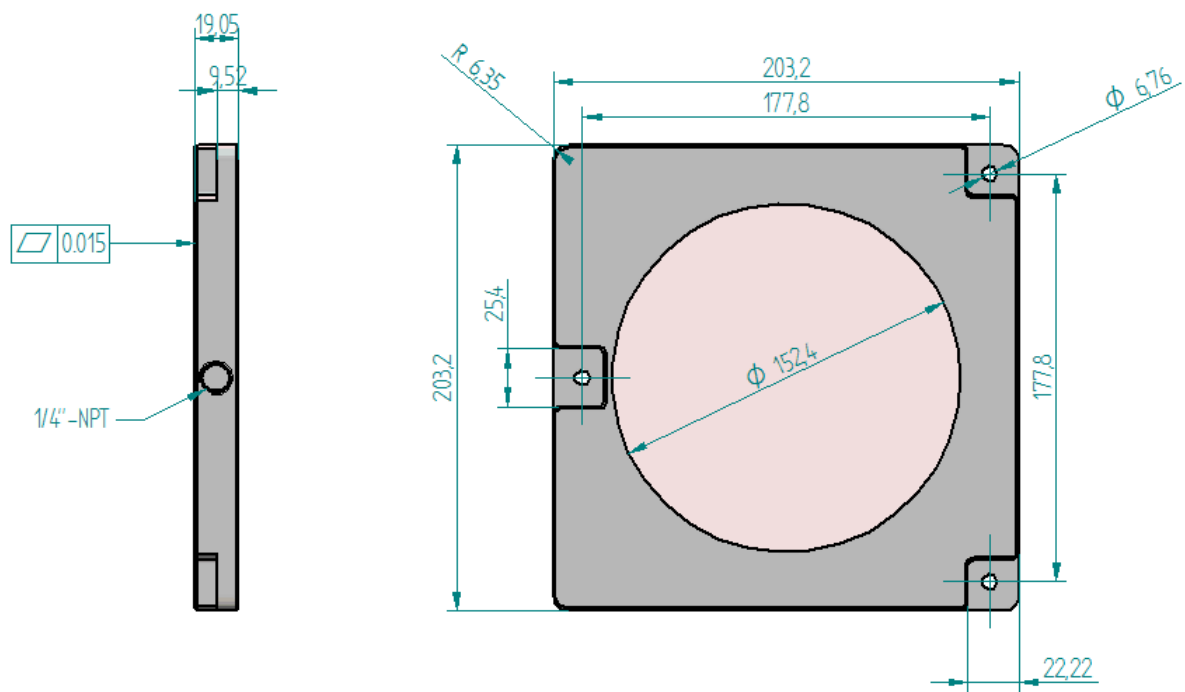

6 Inch Square Porous Ceramic Chuck

6 Inch Round Porous Ceramic Chuck

6 * 12 Rectangle Porous Ceramic Chuck

12 Inch Square Porous Ceramic Chuck

12 Inch Round Porous Ceramic Chuck